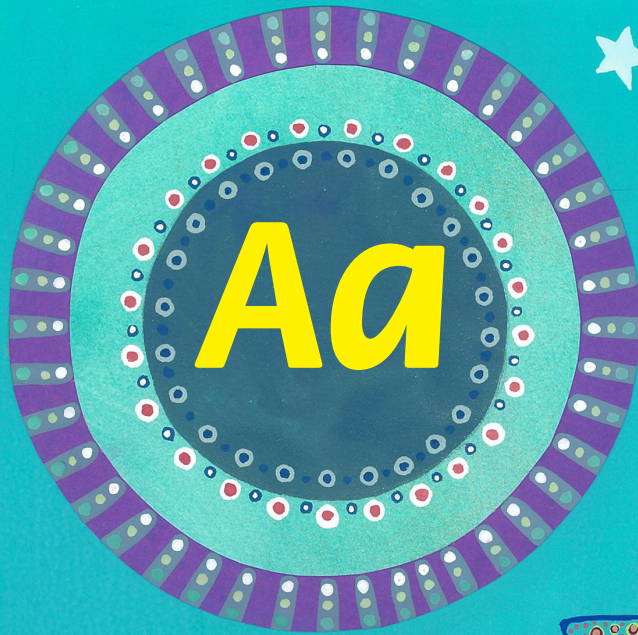

Is for
Acrobatic
Aqua Angels

Angling and

Arcing in the Air

Bb

**B is for Beautiful,
Buoyant, Blue
Baby Butterflies**

The central teal square features a dark blue circle with the letters 'Bb' in white. Surrounding this circle is a decorative border of small red, green, and white dots. To the right of the circle is a large, stylized butterfly with brown and blue wings, adorned with white and red circular patterns. Below the text, there are two more butterflies: one with blue wings and red and white patterns, and another with blue wings and red and white patterns. The background of the teal square is decorated with several white, sun-like or gear-like patterns of varying sizes, some with red and blue accents.

C

is for

**Crystalline,
Clear, Crimson,
Calico Cheshire
Cats with Crooked
Copper Stripes**